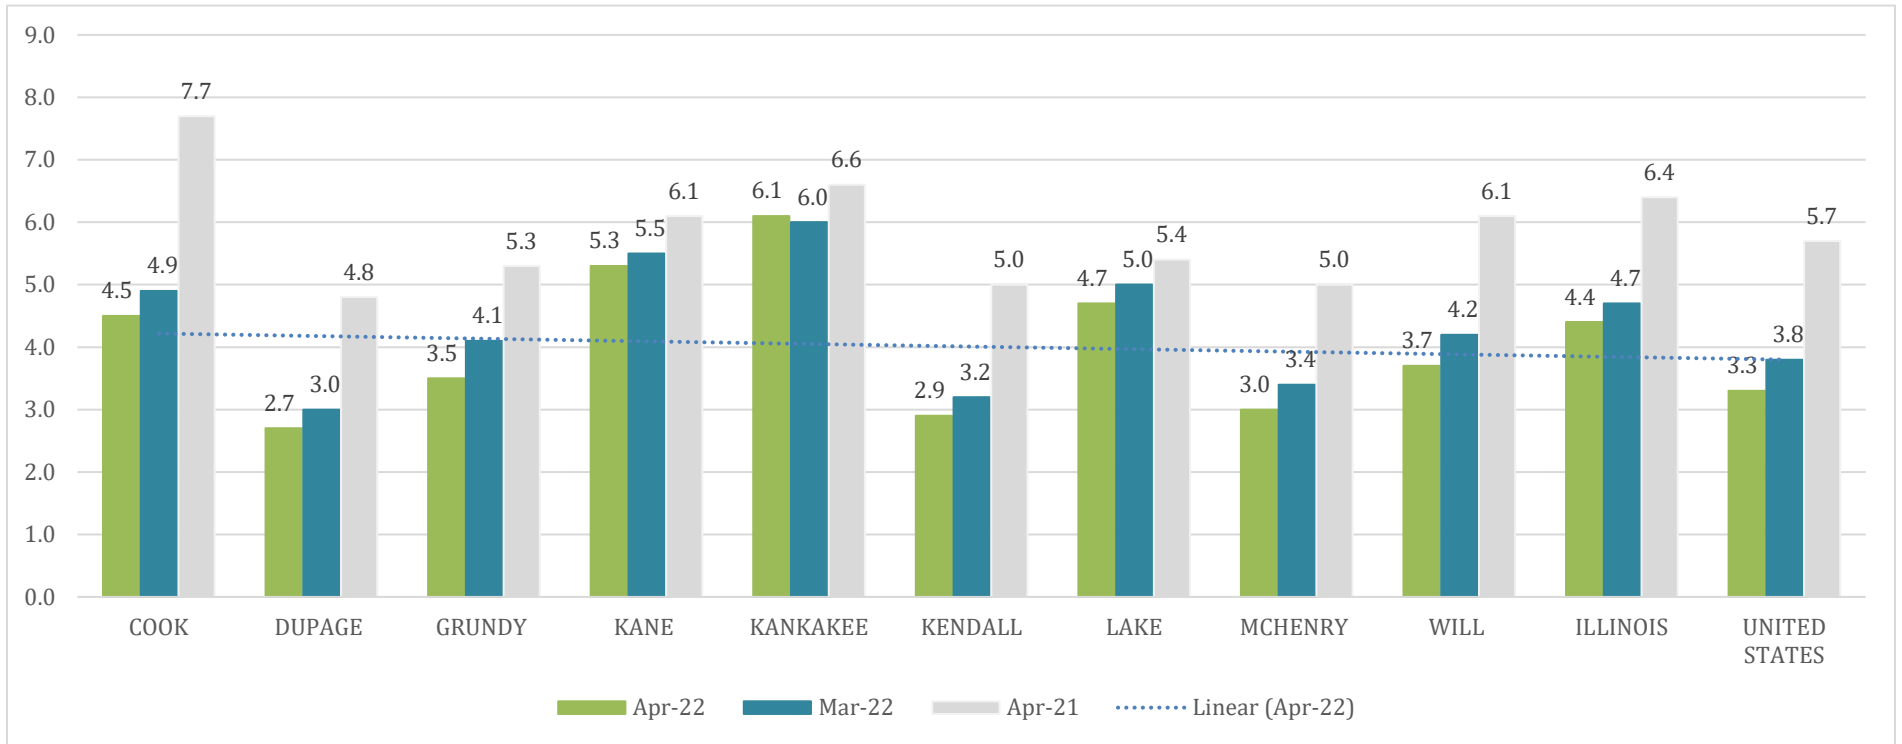

CURRENT UNEMPLOYMENT RATES CHICAGO METRO COUNTIES, ILLINOIS, and UNITED STATES

WILL COUNTY LABOR FORCE				
Month/Year	Unemployment Rate	Labor Force	Employed	Unemployed
April 2022	3.7	364,504	351,169	13,335
March 2022	4.2	367,774	352,481	15,293

Source: Illinois Department of Employment Security - Local Area Unemployment Statistics (LAUS). LAUS Program develops monthly and annual estimates of the labor force, employed, unemployed and the unemployment rate for the State, metropolitan areas, counties and municipalities that have a population of at least 25,000.