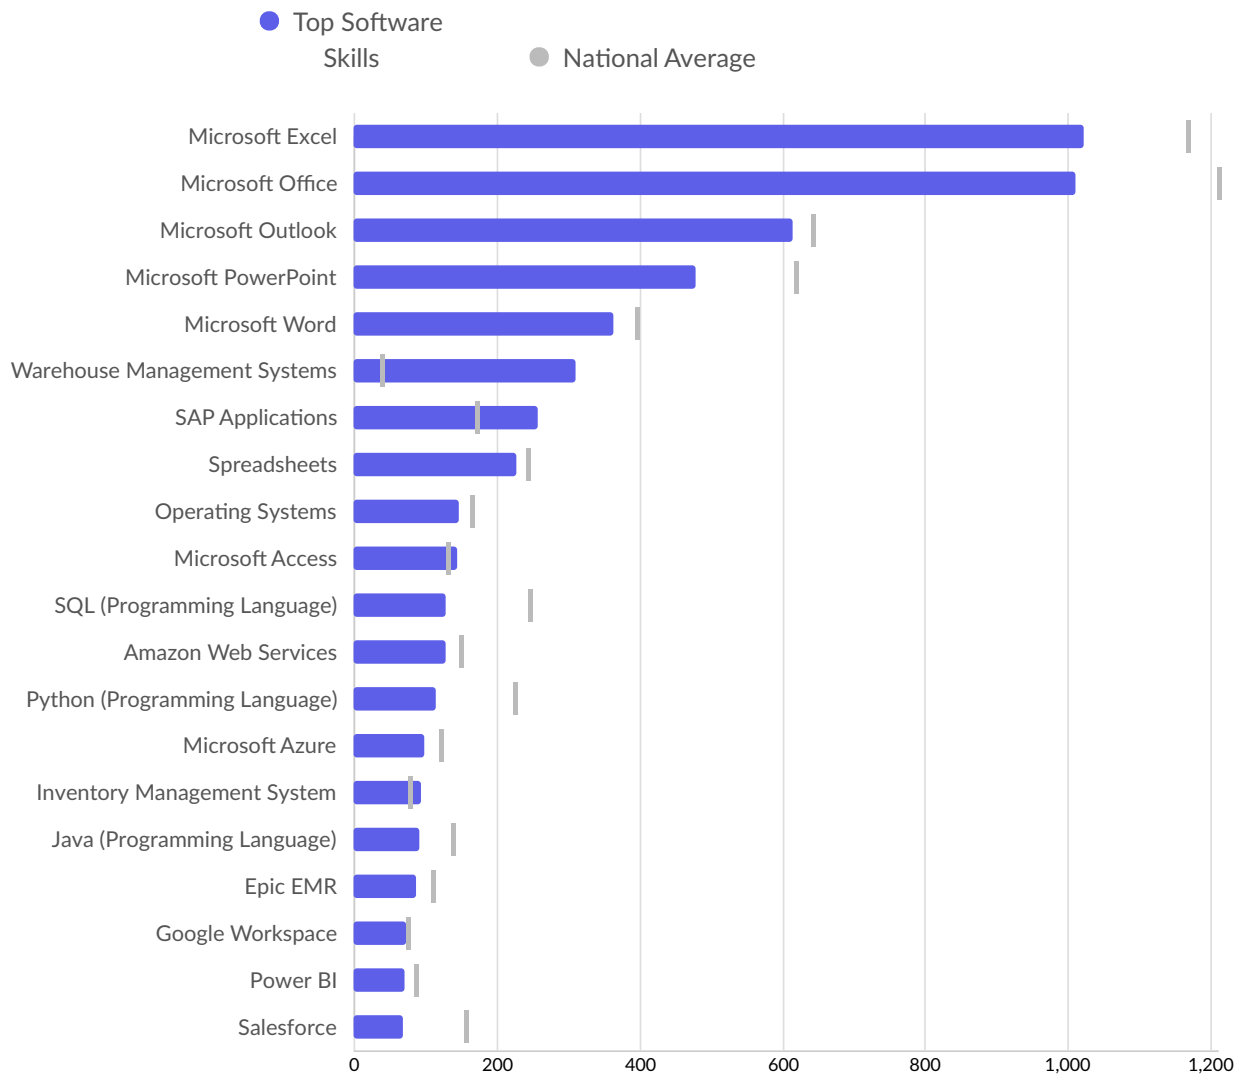

This is close to the Posting Intensity for all other occupations and companies in the region (3-to-1), indicating that they are putting average effort toward hiring for this position.

Top Specialized Skills	Unique Postings	National Average
Warehousing	1,763	579
Merchandising	1,303	1,010
Forklift Truck	911	322
Nursing	793	1,073
Auditing	774	814
Marketing	751	914
Restaurant Operation	750	575
Selling Techniques	683	632
General Mathematics	621	390
Housekeeping	600	482
Inventory Management	553	409
Project Management	541	962
Palletizing	462	142

---

---

Food Safety And Sanitation	446	380
Accounting	420	687
Machinery	414	310
Cash Handling	405	342
Supply Chain	392	183
Data Entry	386	395
Product Knowledge	374	367

Top Common Skills	Unique Postings	National Average
Communications	5,117	5,717
Customer Service	4,578	4,316
Management	3,254	3,761
Sales	2,716	2,603
Operations	2,598	2,646
Leadership	2,196	2,434
Detail Oriented	1,857	1,953
Lifting Ability	1,584	1,308
Problem Solving	1,545	1,799
Writing	1,345	1,659
Planning	1,126	1,593
Computer Literacy	1,124	1,047
English Language	1,119	1,020

---

---

Multitasking	1,104	1,125
Microsoft Excel	1,023	1,164
Microsoft Office	1,012	1,209
Interpersonal Communications	1,000	1,295
Organizational Skills	954	1,118
Scheduling	945	1,020
Troubleshooting (Problem Solving)	874	898

Top Software Skills	Unique Postings	National Average
Microsoft Excel	1,023	1,164
Microsoft Office	1,012	1,209
Microsoft Outlook	614	640
Microsoft PowerPoint	478	617
Microsoft Word	363	393
Warehouse Management Systems	311	36
SAP Applications	258	171
Spreadsheets	228	241
Operating Systems	148	165
Microsoft Access	145	130
SQL (Programming Language)	130	244
Amazon Web Services	129	147