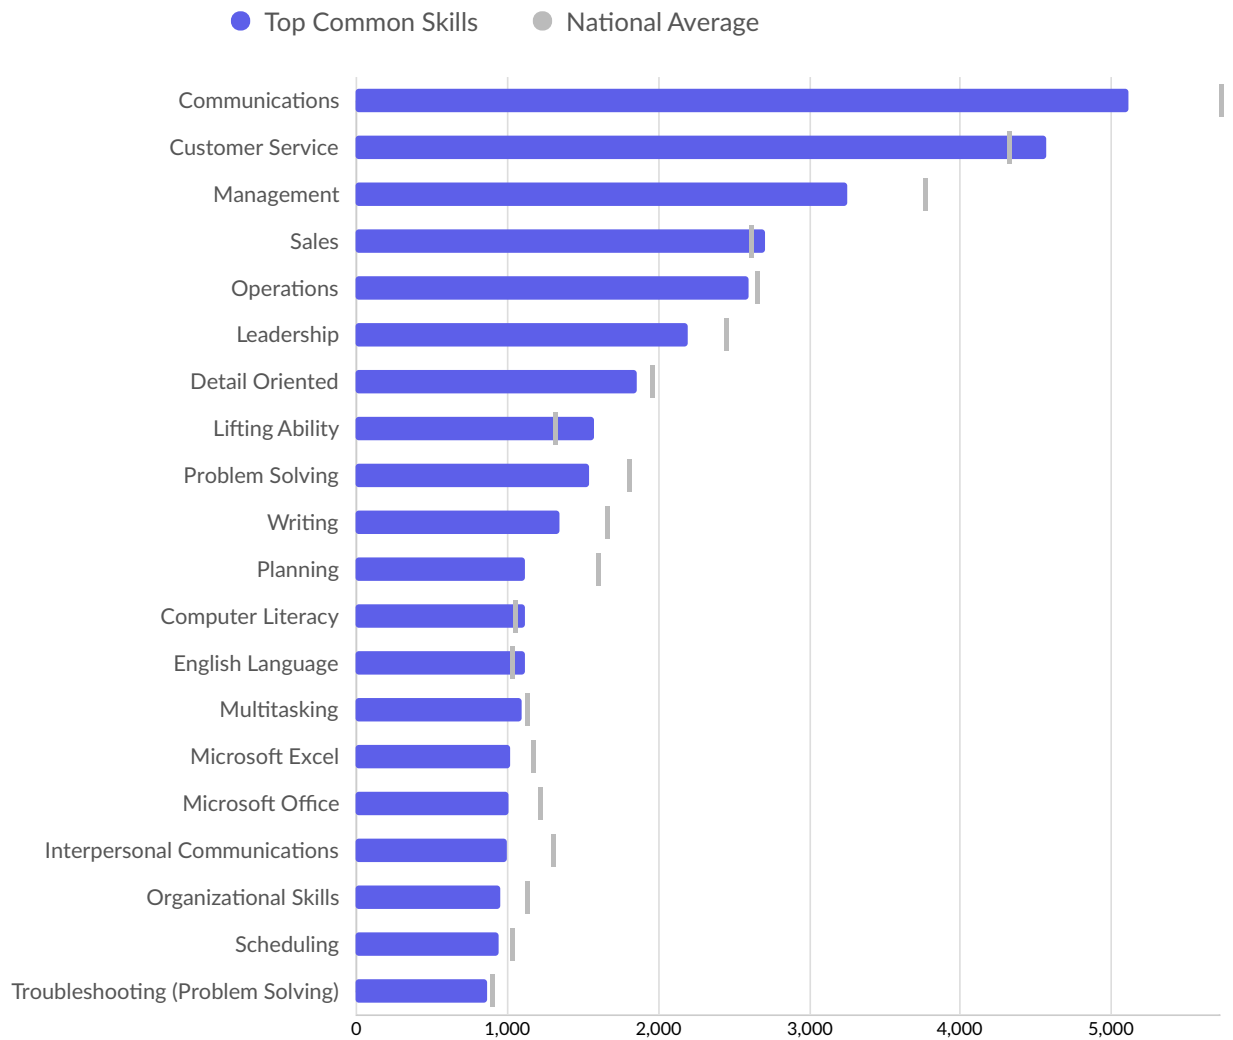

This is close to the Posting Intensity for all other occupations and companies in the region (3-to-1), indicating that they are putting average effort toward hiring for this position.

Top Specialized Skills	Unique Postings	National Average
Warehousing	1,763	579
Merchandising	1,303	1,010
Forklift Truck	911	322
Nursing	793	1,073
Auditing	774	814
Marketing	751	914
Restaurant Operation	750	575
Selling Techniques	683	632
General Mathematics	621	390
Housekeeping	600	482
Inventory Management	553	409
Project Management	541	962
Palletizing	462	142

---

---

Food Safety And Sanitation	446	380
Accounting	420	687
Machinery	414	310
Cash Handling	405	342
Supply Chain	392	183
Data Entry	386	395
Product Knowledge	374	367

Top Common Skills	Unique Postings	National Average
Communications	5,117	5,717
Customer Service	4,578	4,316
Management	3,254	3,761
Sales	2,716	2,603
Operations	2,598	2,646
Leadership	2,196	2,434
Detail Oriented	1,857	1,953
Lifting Ability	1,584	1,308
Problem Solving	1,545	1,799
Writing	1,345	1,659
Planning	1,126	1,593
Computer Literacy	1,124	1,047
English Language	1,119	1,020