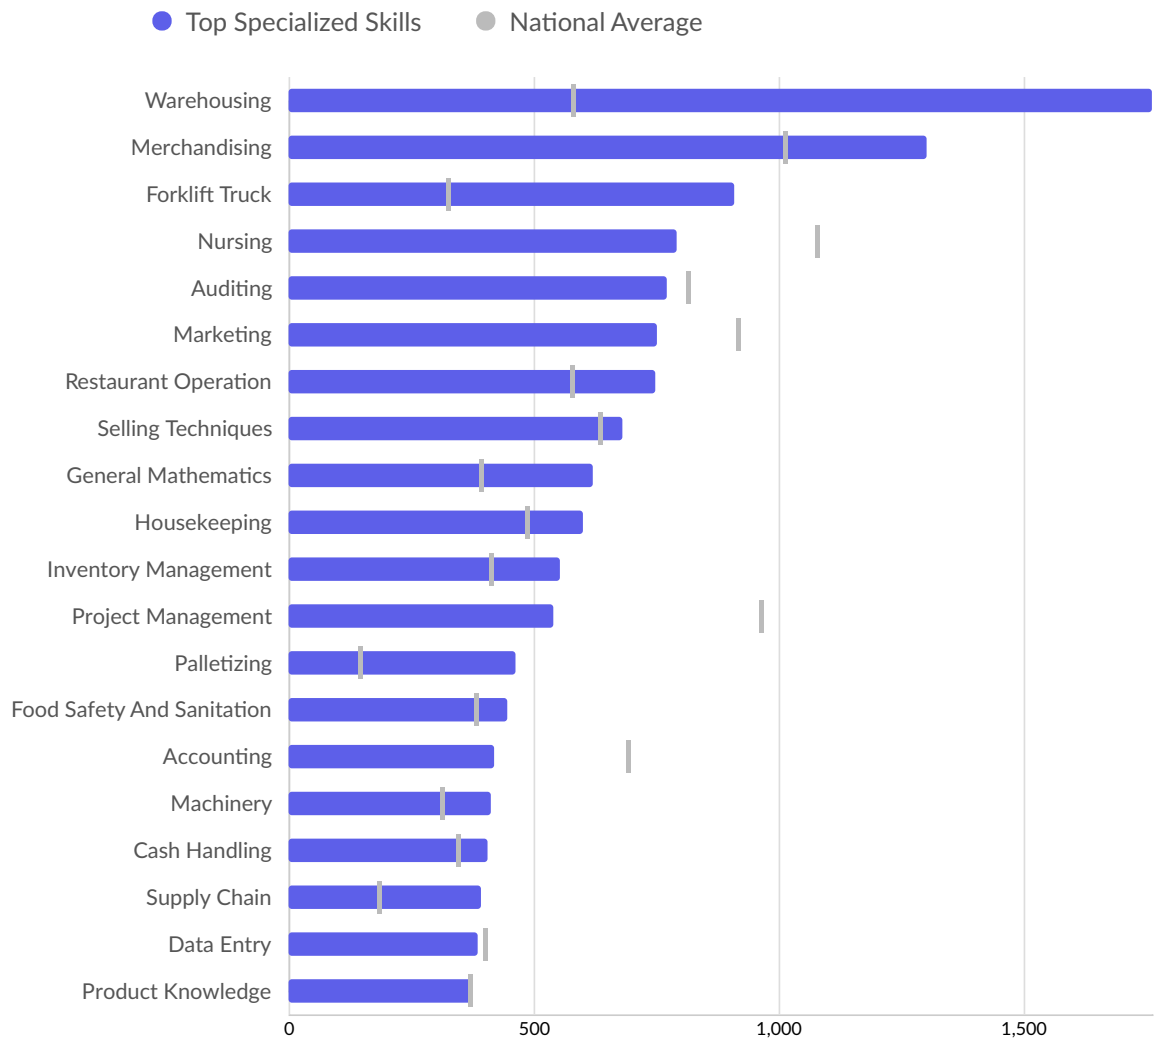

Top Specialized Skills	Unique Postings	National Average
Warehousing	1,763	579
Merchandising	1,303	1,010
Forklift Truck	911	322
Nursing	793	1,073
Auditing	774	814
Marketing	751	914
Restaurant Operation	750	575
Selling Techniques	683	632
General Mathematics	621	390
Housekeeping	600	482
Inventory Management	553	409
Project Management	541	962
Palletizing	462	142