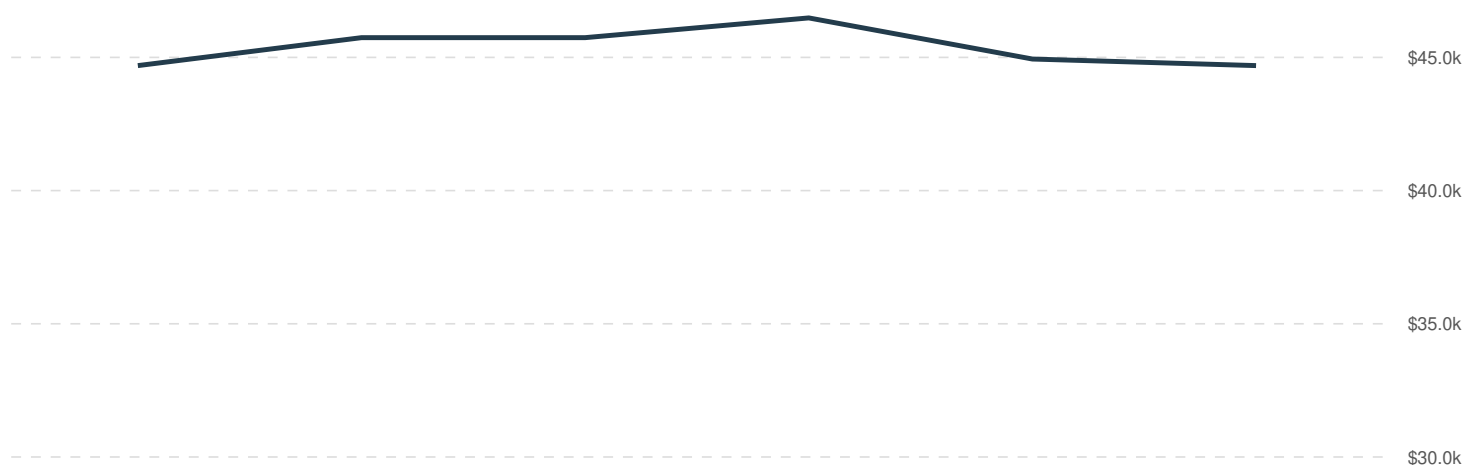

Python (Programming Language)	114	223
Microsoft Azure	98	120
Inventory Management System	94	75
Java (Programming Language)	91	137
Epic EMR	87	108
Google Workspace	73	73
Power BI	71	84
Salesforce	70	154

Advertised Wage Trend

▲ 0.0% Mar 2023 - Aug 2023
$44.7k Median